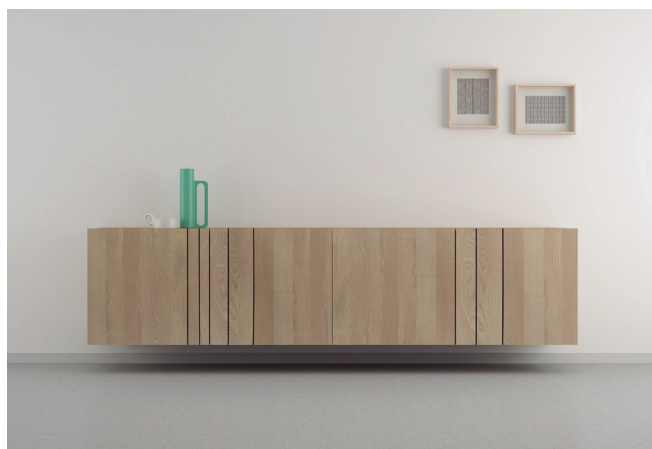

# Aparador 4p

M  B L E B O

ECO DESIGN BY CHUS VIVES

Aparador 4p

---

200x60x45cm