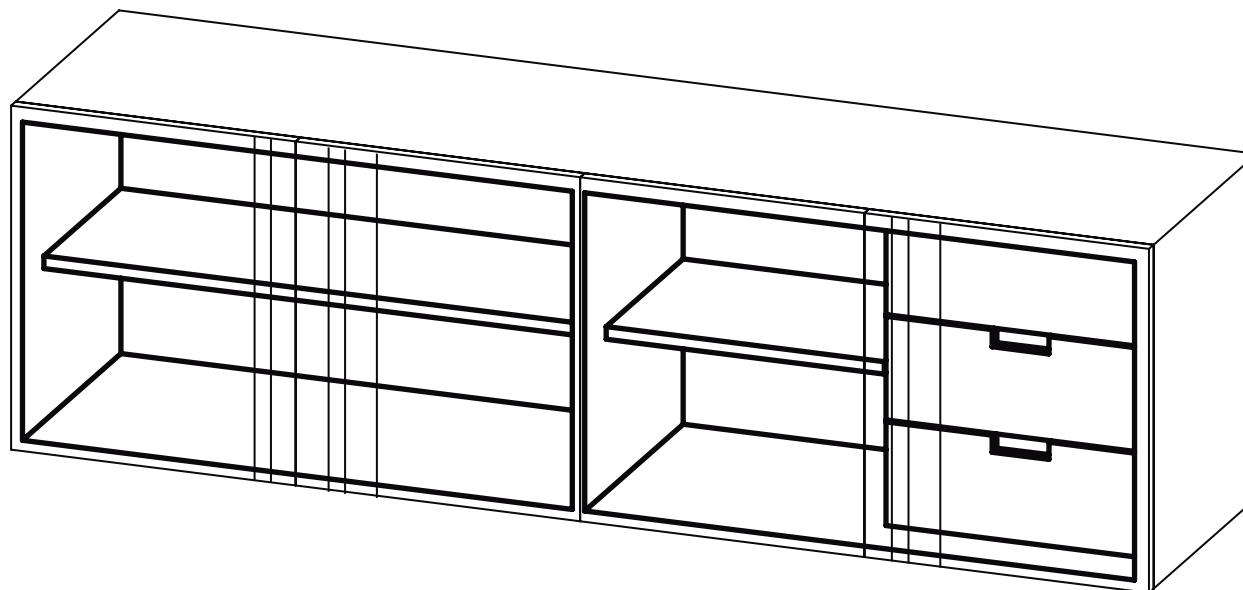

# Aparador 4p

M  B L E B O

ECO DESIGN BY CHUS VIVES

Aparador 4p

---

200x60x45cm