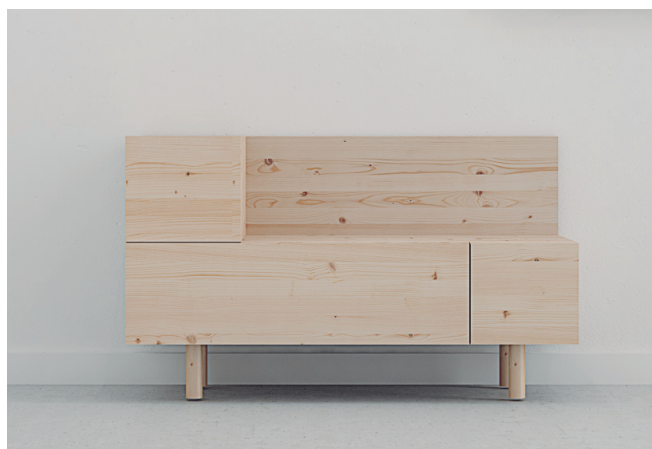

# Mueble Entrada 120

M  B L E B O

ECO DESIGN BY CHUS VIVES

## Mueble Entrada 120

---

120x65x45cm